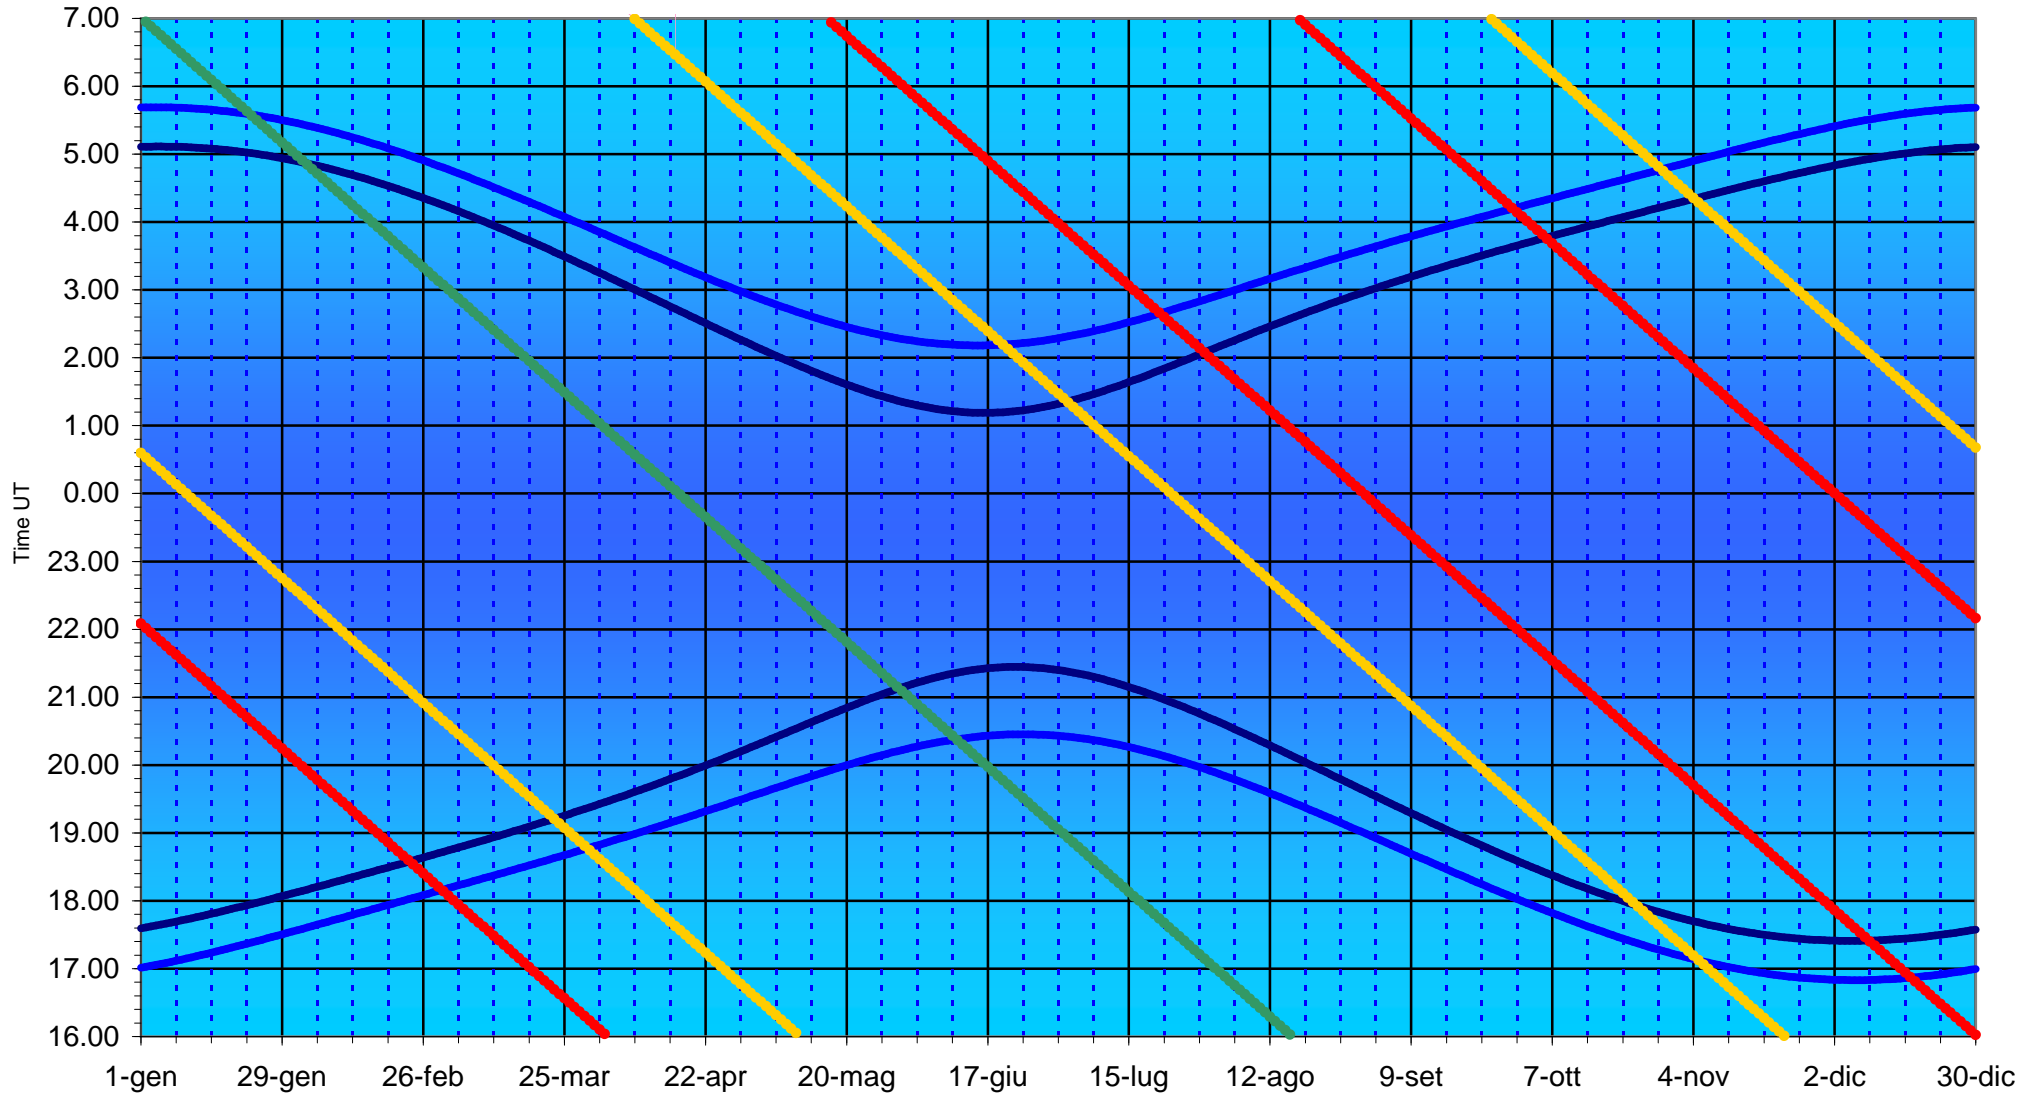

Dark blu line = Sun's height -18°

Light blu line = Sun's height -12°

SW Boo *

Red line = star's height 0° or inferior culmination

Yellow line = star's height 20°

Green line = star transits the meridian