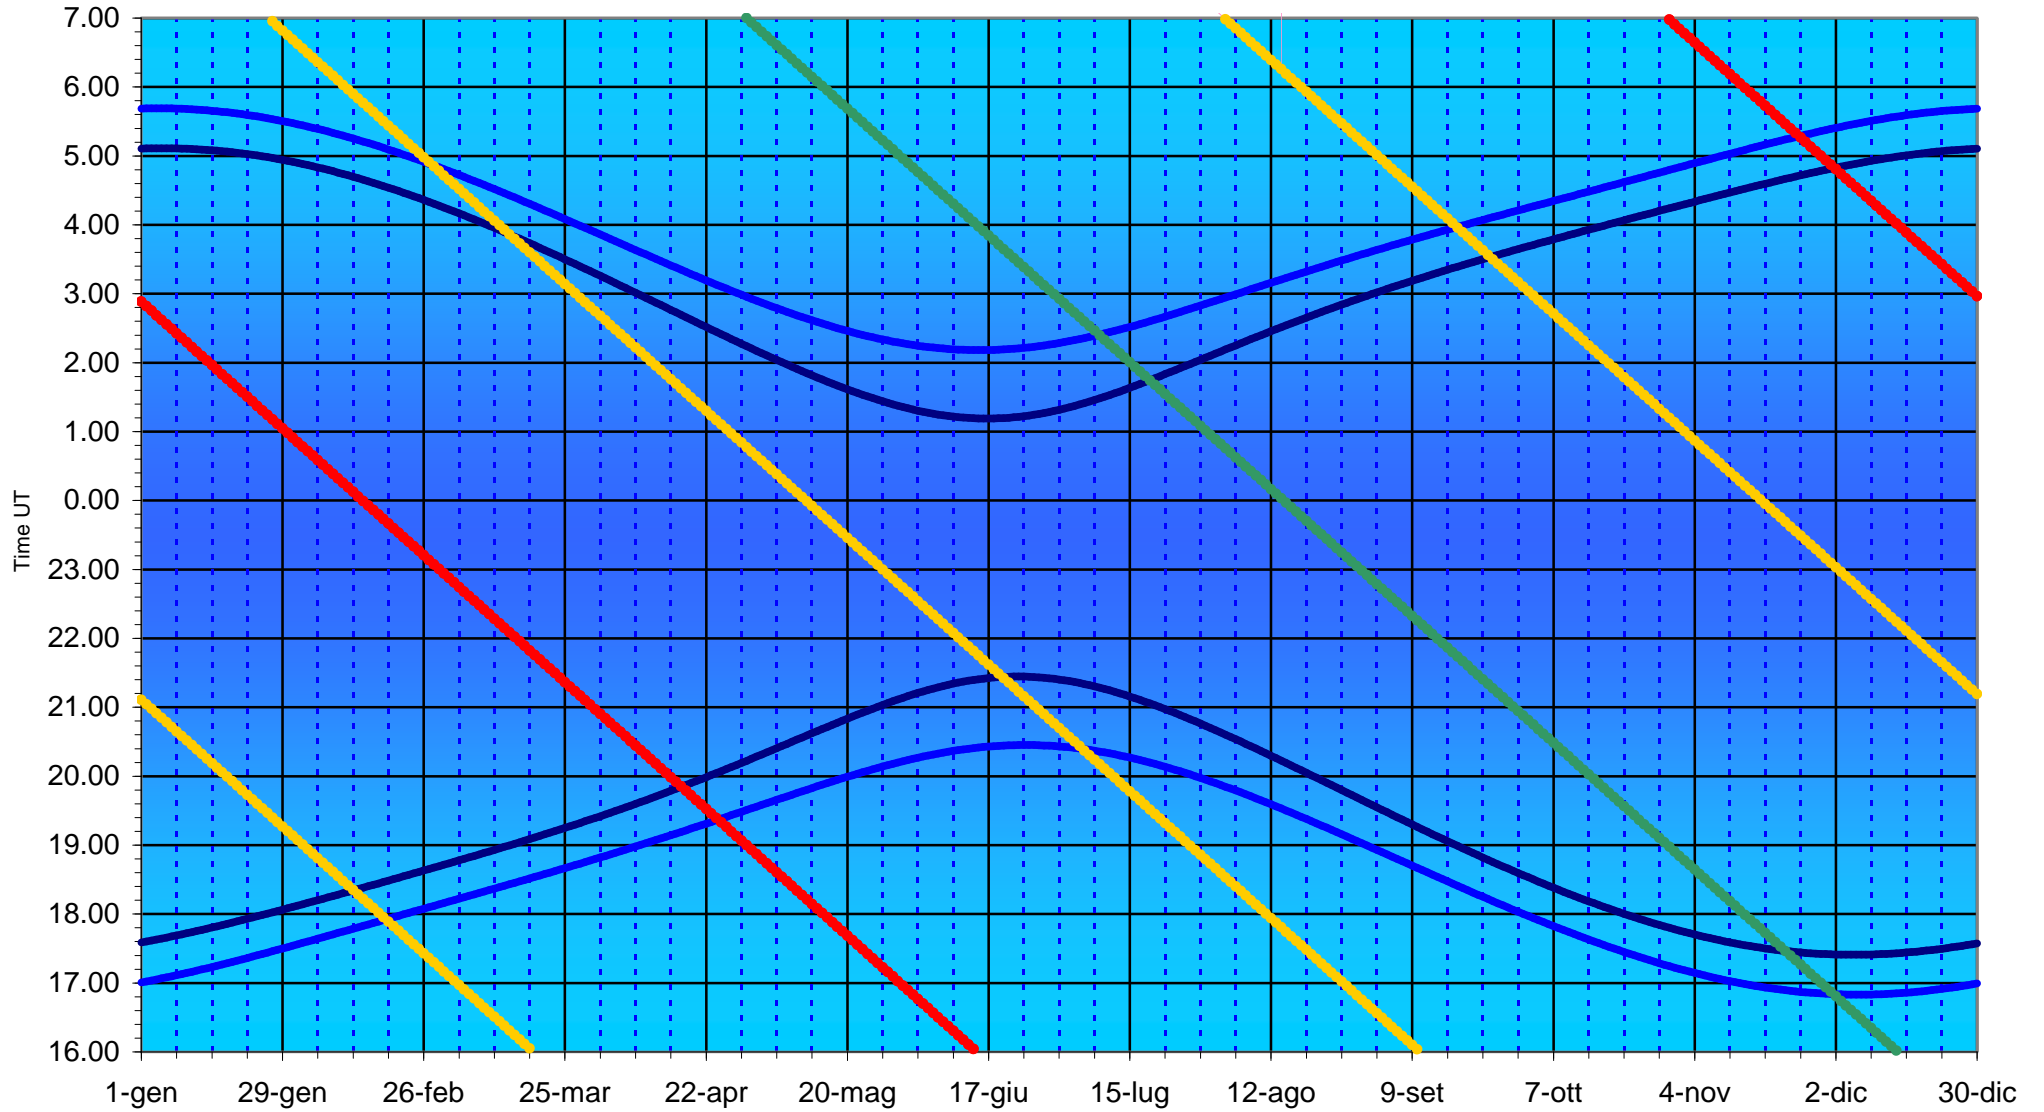

Dark blu line = Sun's height -18°

Light blu line = Sun's height -12°

XZ Lac

Red line = star's height 0° or inferior culmination

Yellow line = star's height 30°

Green line = star transits the meridian