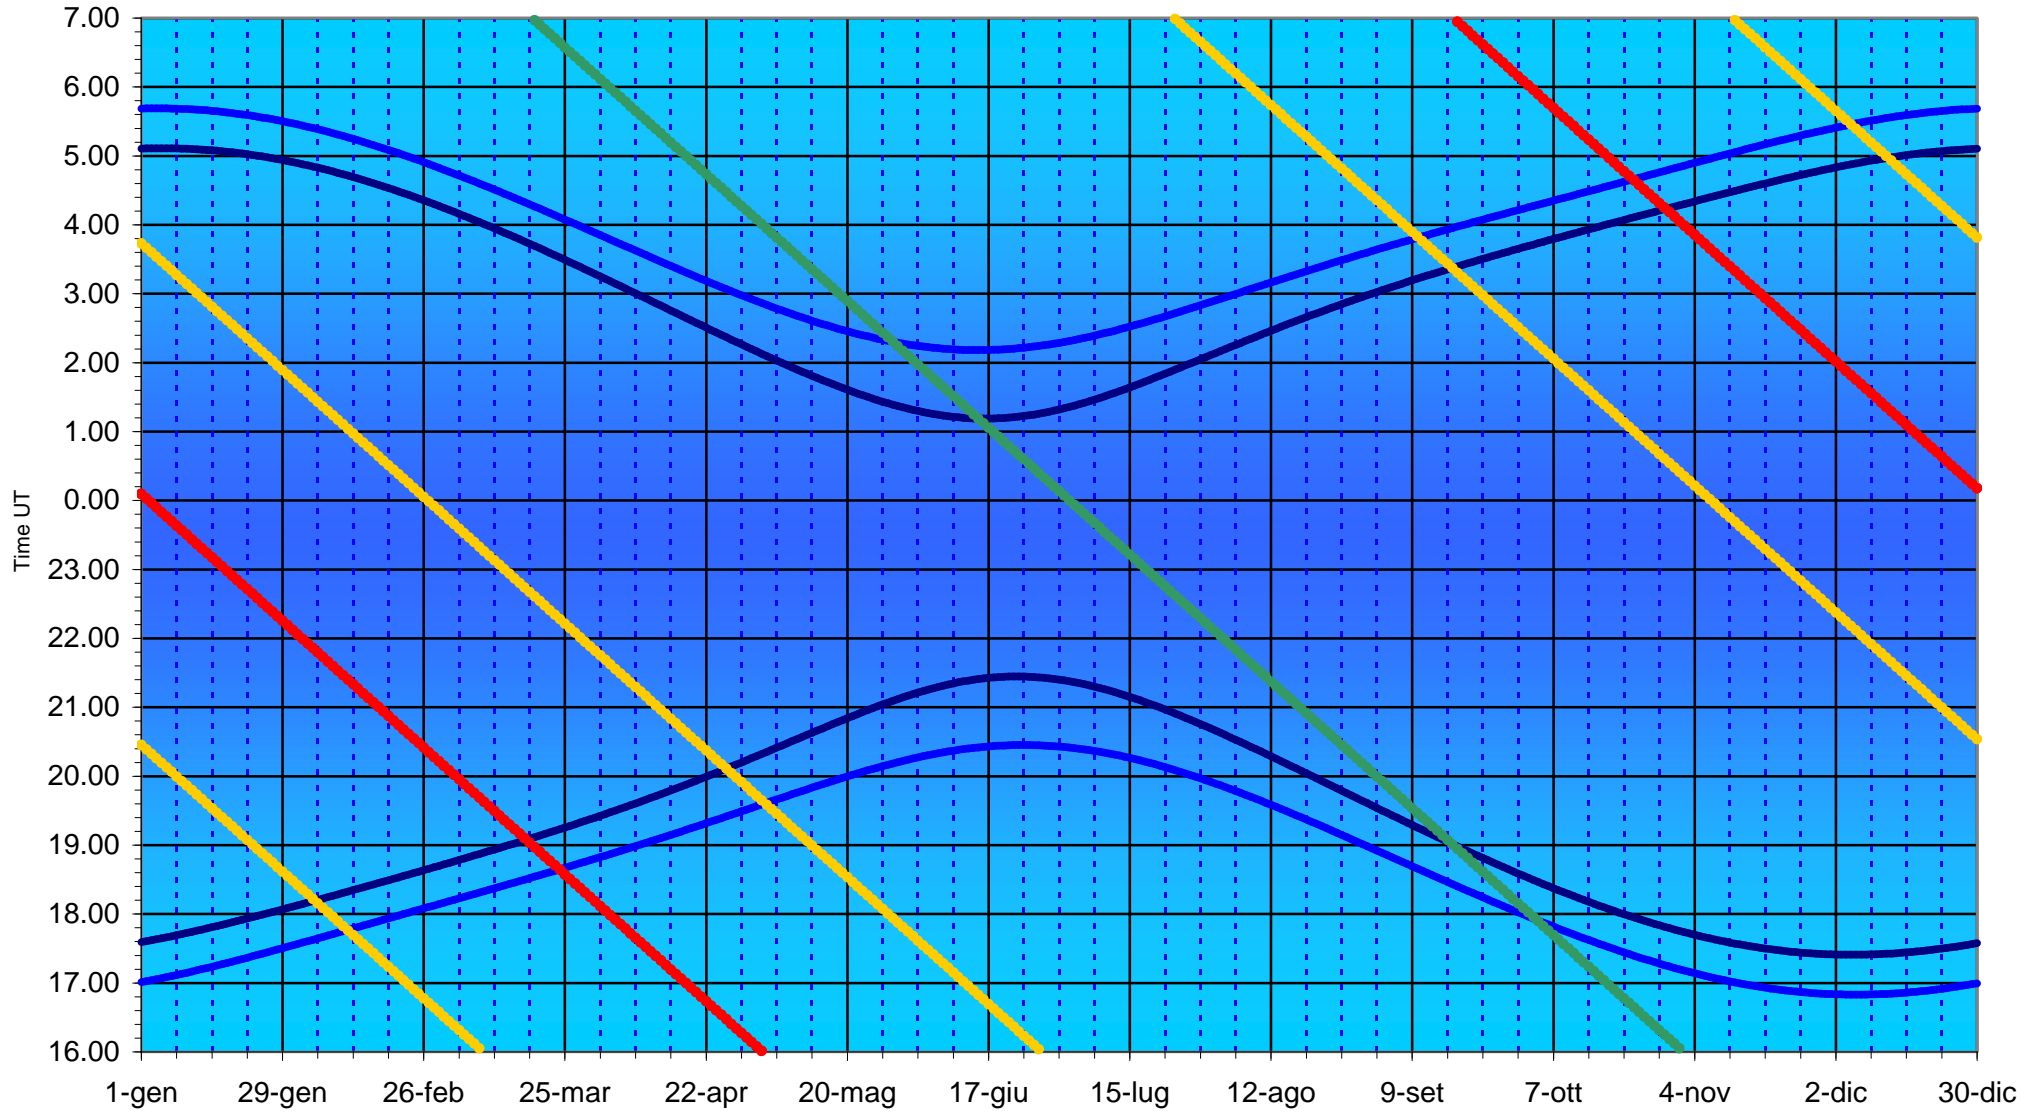

Dark blu line = Sun's height -18°

Light blu line = Sun's height -12°

XZ Cyg

Red line = star's height 0° or inferior culmination

Yellow line = star's height 20°

Green line = star transits the meridian