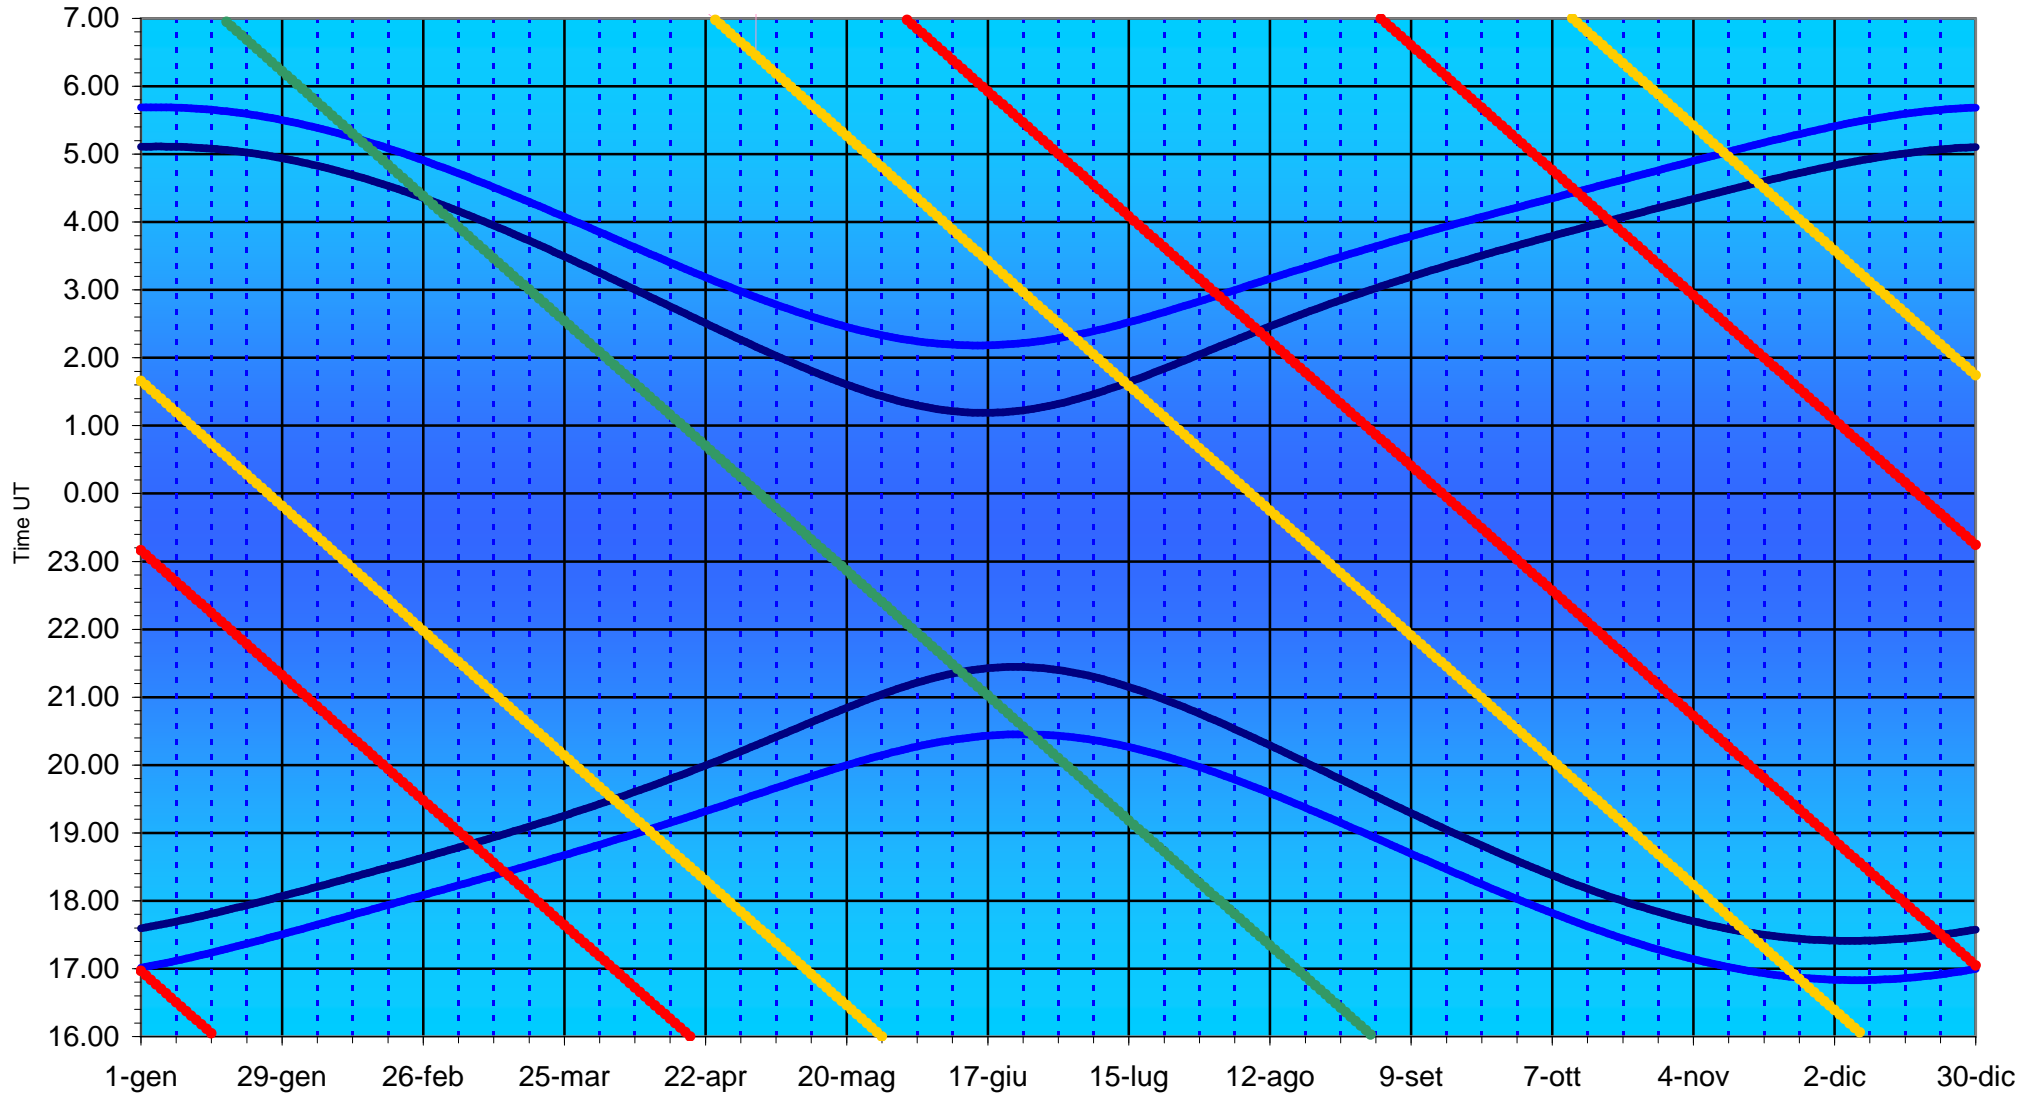

Dark blu line = Sun's height -18°

Light blu line = Sun's height -12°

ST Boo *

Red line = star's height 0° or inferior culmination

Yellow line = star's height 20°

Green line = star transits the meridian