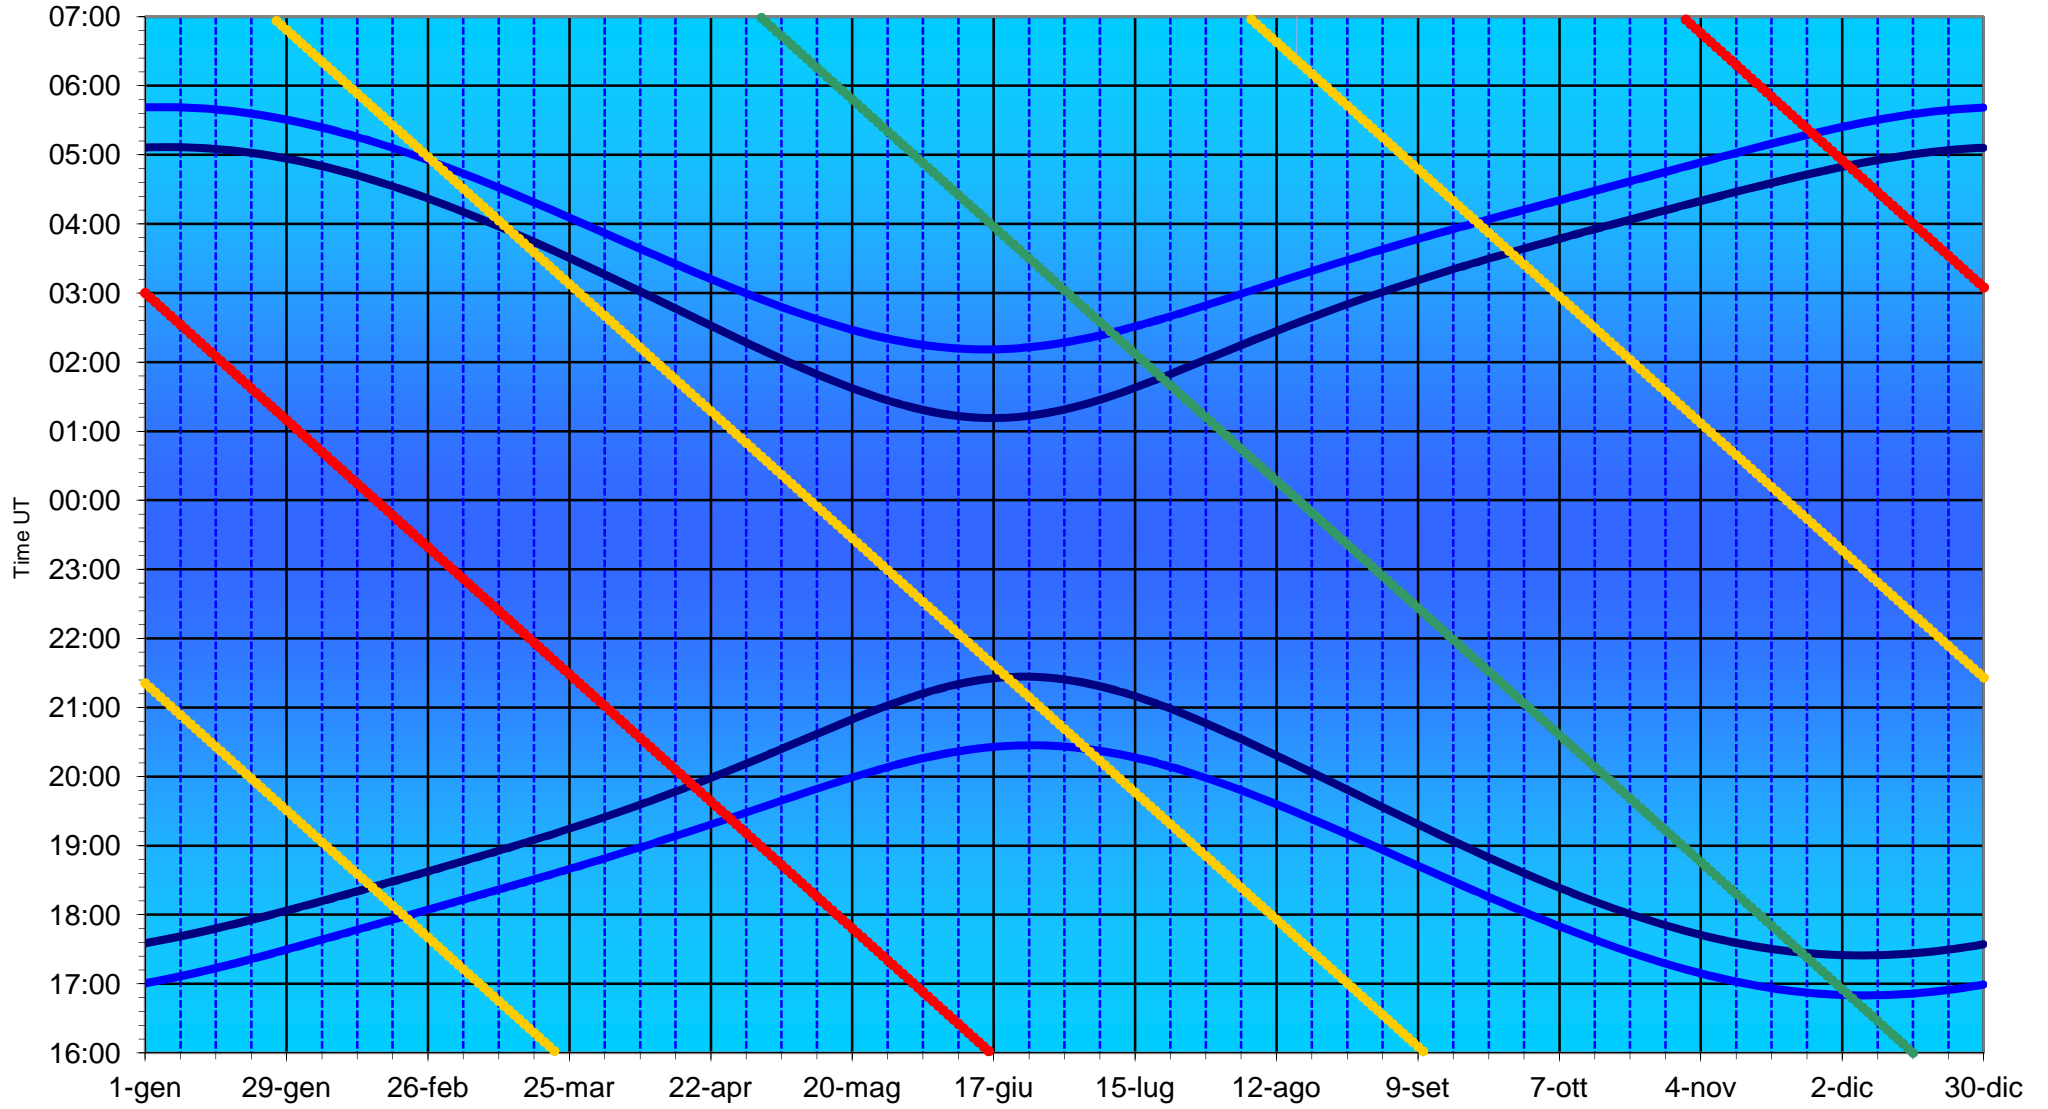

Dark blu line = Sun's height -18°

Light blu line = Sun's height -12°

MU Lac

Red line = star's height 0° or inferior culmination

Yellow line = star's height 30°

Green line = star transits the meridian