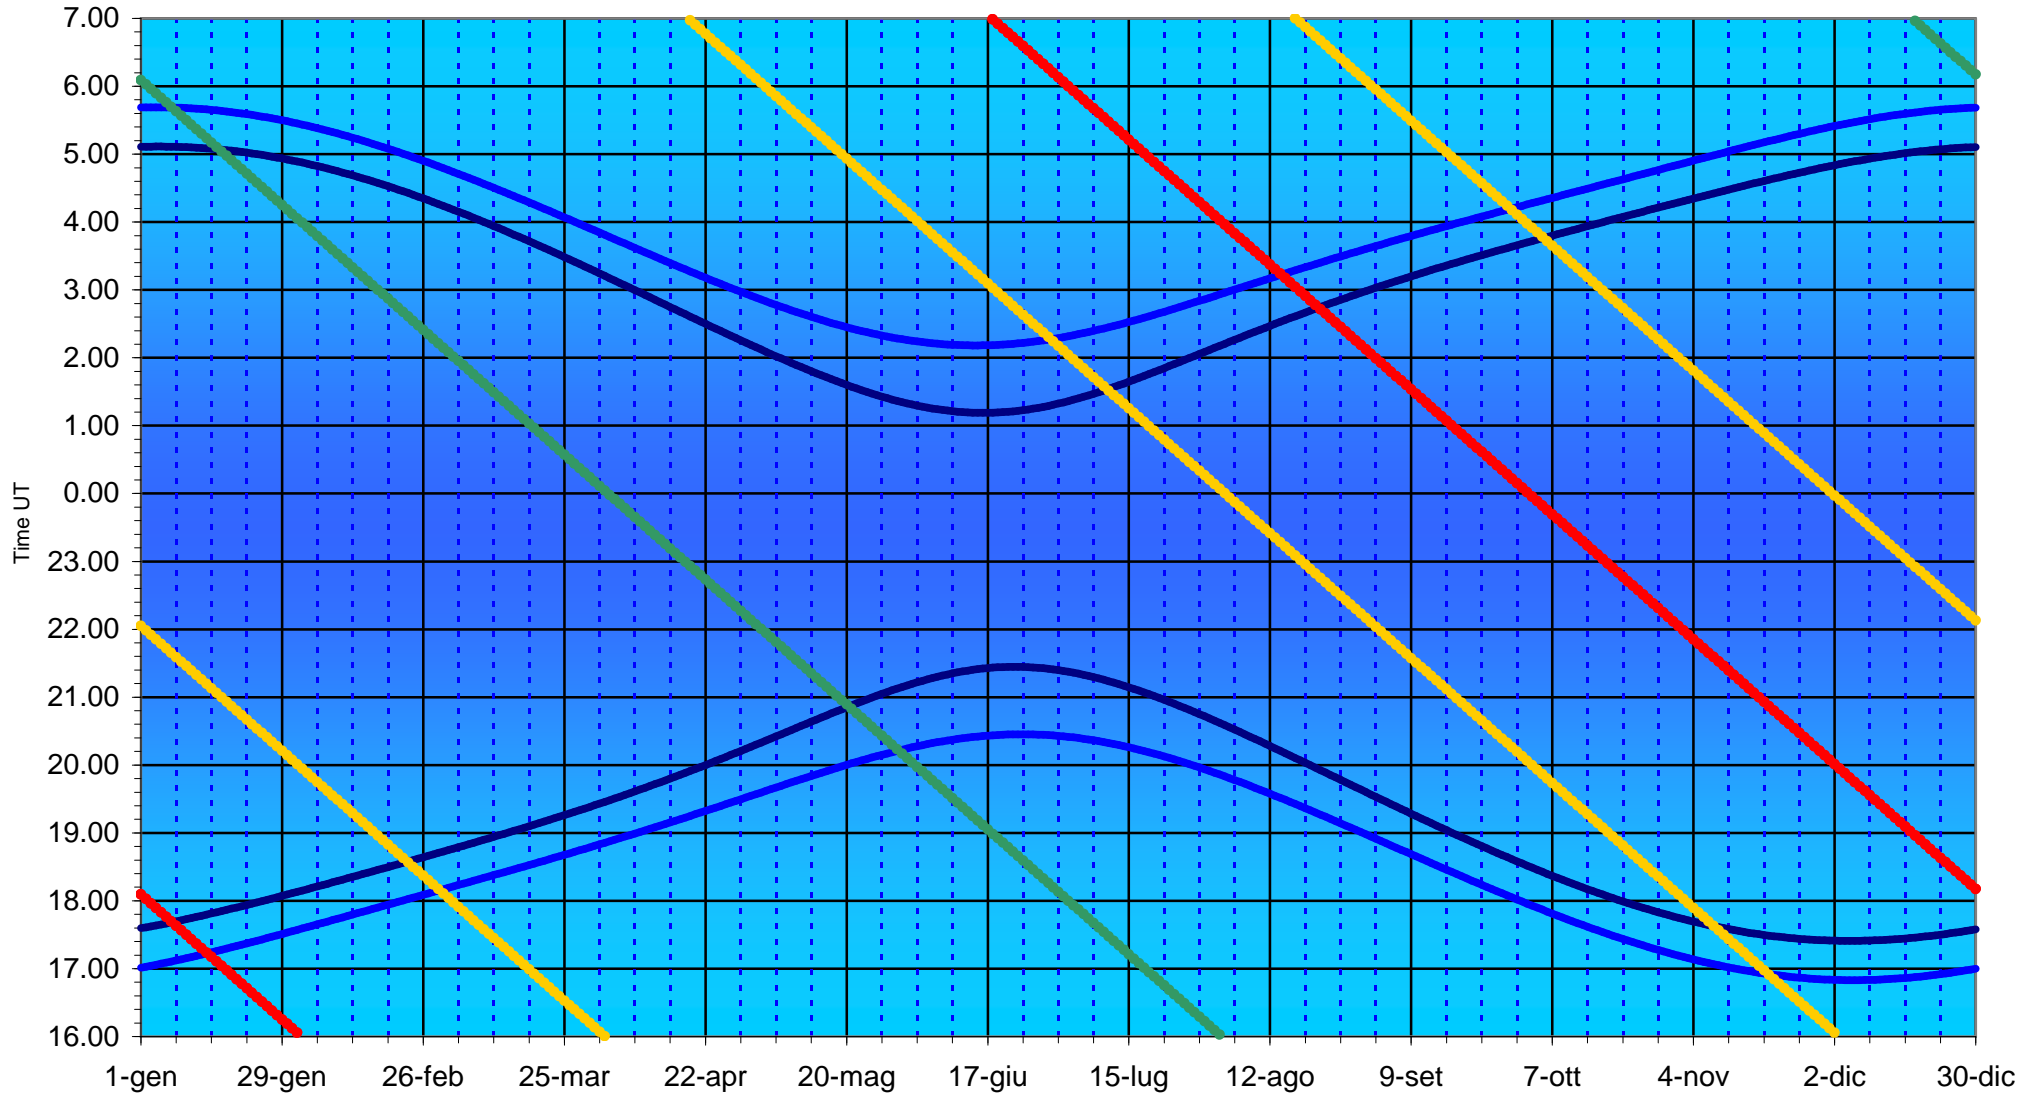

Dark blu line = Sun's height -18°

Light blu line = Sun's height -12°

### RV Uma \*

Red line = star's height 0° or inferior culmination

Yellow line = star's height 20°

Green line = star transits the meridian