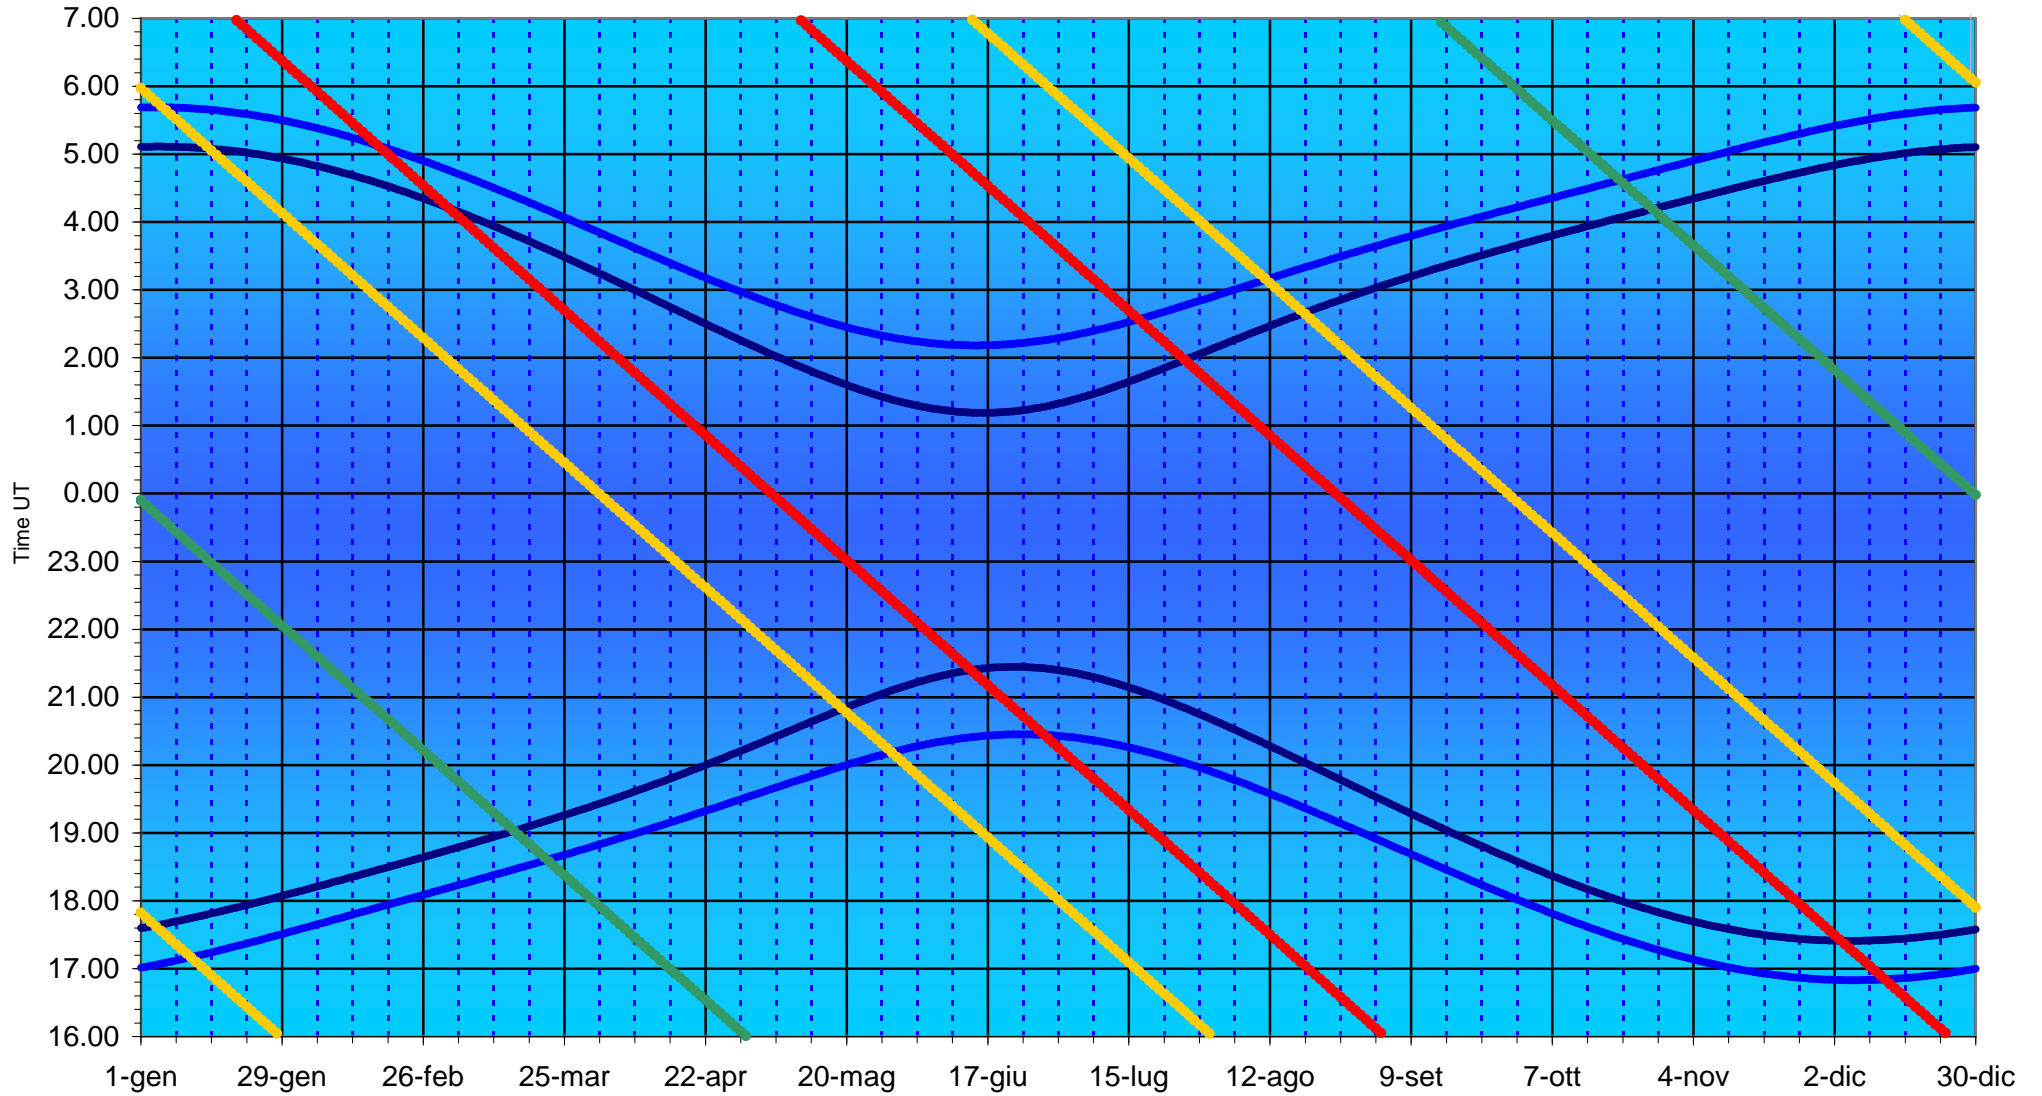

Dark blu line = Sun's height -18°

Light blu line = Sun's height -12°

### RR Gem \*

Red line = star's height 0° or inferior culmination

Yellow line = star's height 20°

Green line = star transits the meridian