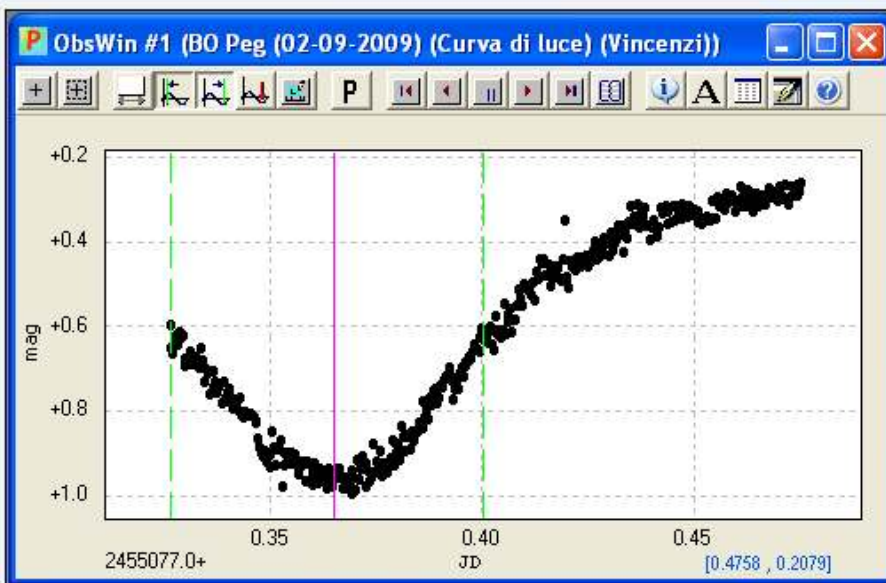

- Spline
- Linear

Results

Extremum at : 2455070.393011 JD

+/- 0.000163

Calculate Cancel

Extremum for ObsWin #1 (BO Peg (02-...))

Extremum type

- Minimum
- Maximum

Interpolation

- Spline
- Linear

Results

Extremum at : 2455077.365111 JD

+/- 0.000054

Calculate Cancel

Lightcurve Workbench for ObsWin #1 (BO Peg (02-09-2009) (Curva di luce) (Vincenzi))

Binning | Polynomial fit | Extremum

Type	Color	Width
Polynomial (5)	Red	5
Extremum (5)	Blue	2

Extremum (5)  
 Minimum  Maximum

Results  
Ext. at: 2455077.365478  
+/- 0.00163  
Value: 0.959968

Buttons: Delete, Coefficients..., Calculate extremum, Close