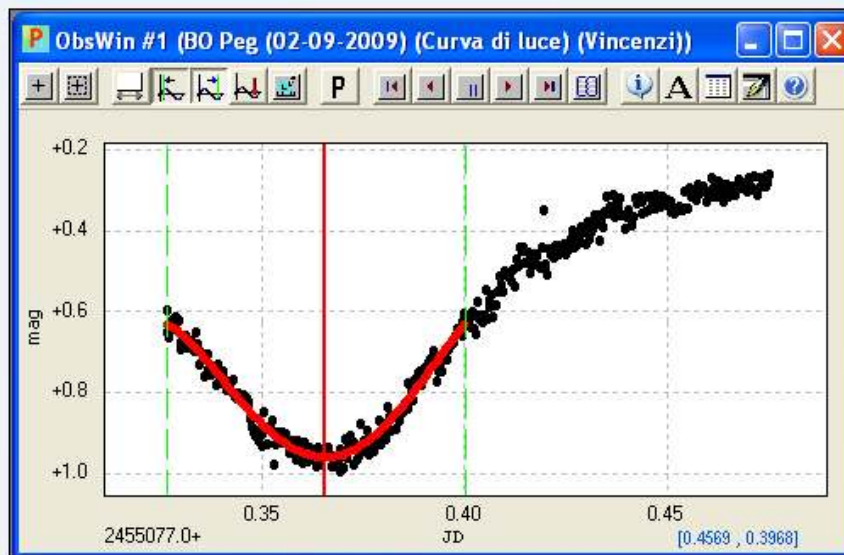

Interpolation

- Spline
- Linear

Results

Extremum at : 2455077.365111 JD

+/- 0.000054

Calculate Cancel

Lightcurve Workbench for ObsWin #1 (BO Peg (02-09-2009) (Curva di luce) (Vincenzi))

Binning | Polynomial fit | Extremum

Type	Color	Width
Polynomial (5)	Red	5
Extremum (5)	Blue	2

Extremum (5)  
 Minimum  Maximum

Results  
Ext. at: 2455077.365478  
+/- 0.00163  
Value: 0.959968

Buttons: Delete, Coefficients..., Calculate extremum, Close