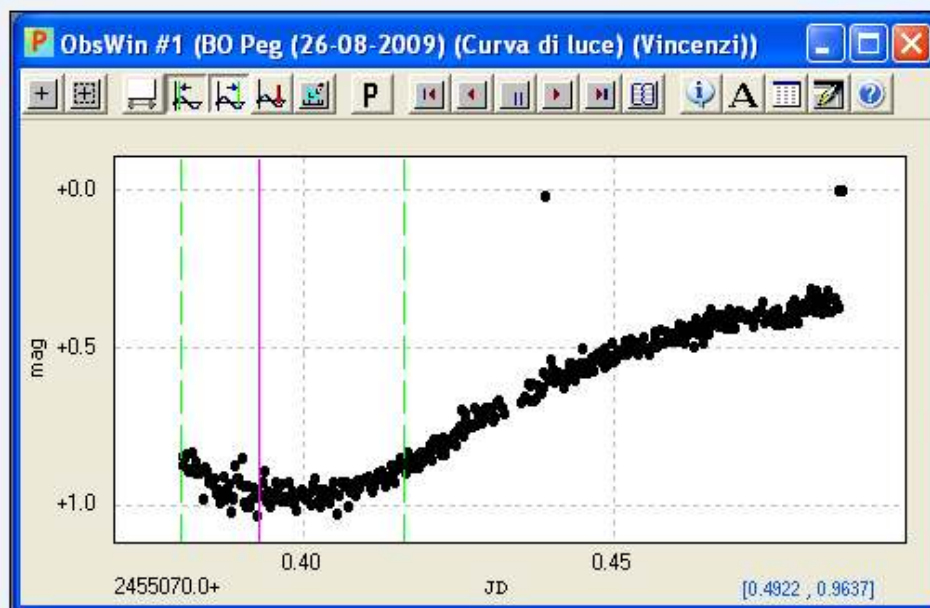

# BO Peg: risultati preliminari

Marco Vincenzi

Amelia 15-16 maggio 2010

VI Meeting sulle Stelle Variabili SSV UAI GRAV

Extremum for ObsWin #1 (BO Peg (26-...))

Extremum type

- Minimum
- Maximum

Interpolation

- Spline
- Linear

Results

Extremum at : 2455070.393011 JD

+/- 0.000163

Calculate Cancel

Extremum for ObsWin #1 (BO Peg (02-...))

Extremum type

- Minimum
- Maximum

Type	Color	Width
Polynomial (5)	Red	5
Extremum (5)	Blue	2

Extremum (5)  
 Minimum  Maximum

Results  
Ext. at: 2455077.365478  
+/- 0.00163  
Value: 0.959968

Buttons: Delete, Coefficients..., Calculate extremum, Close