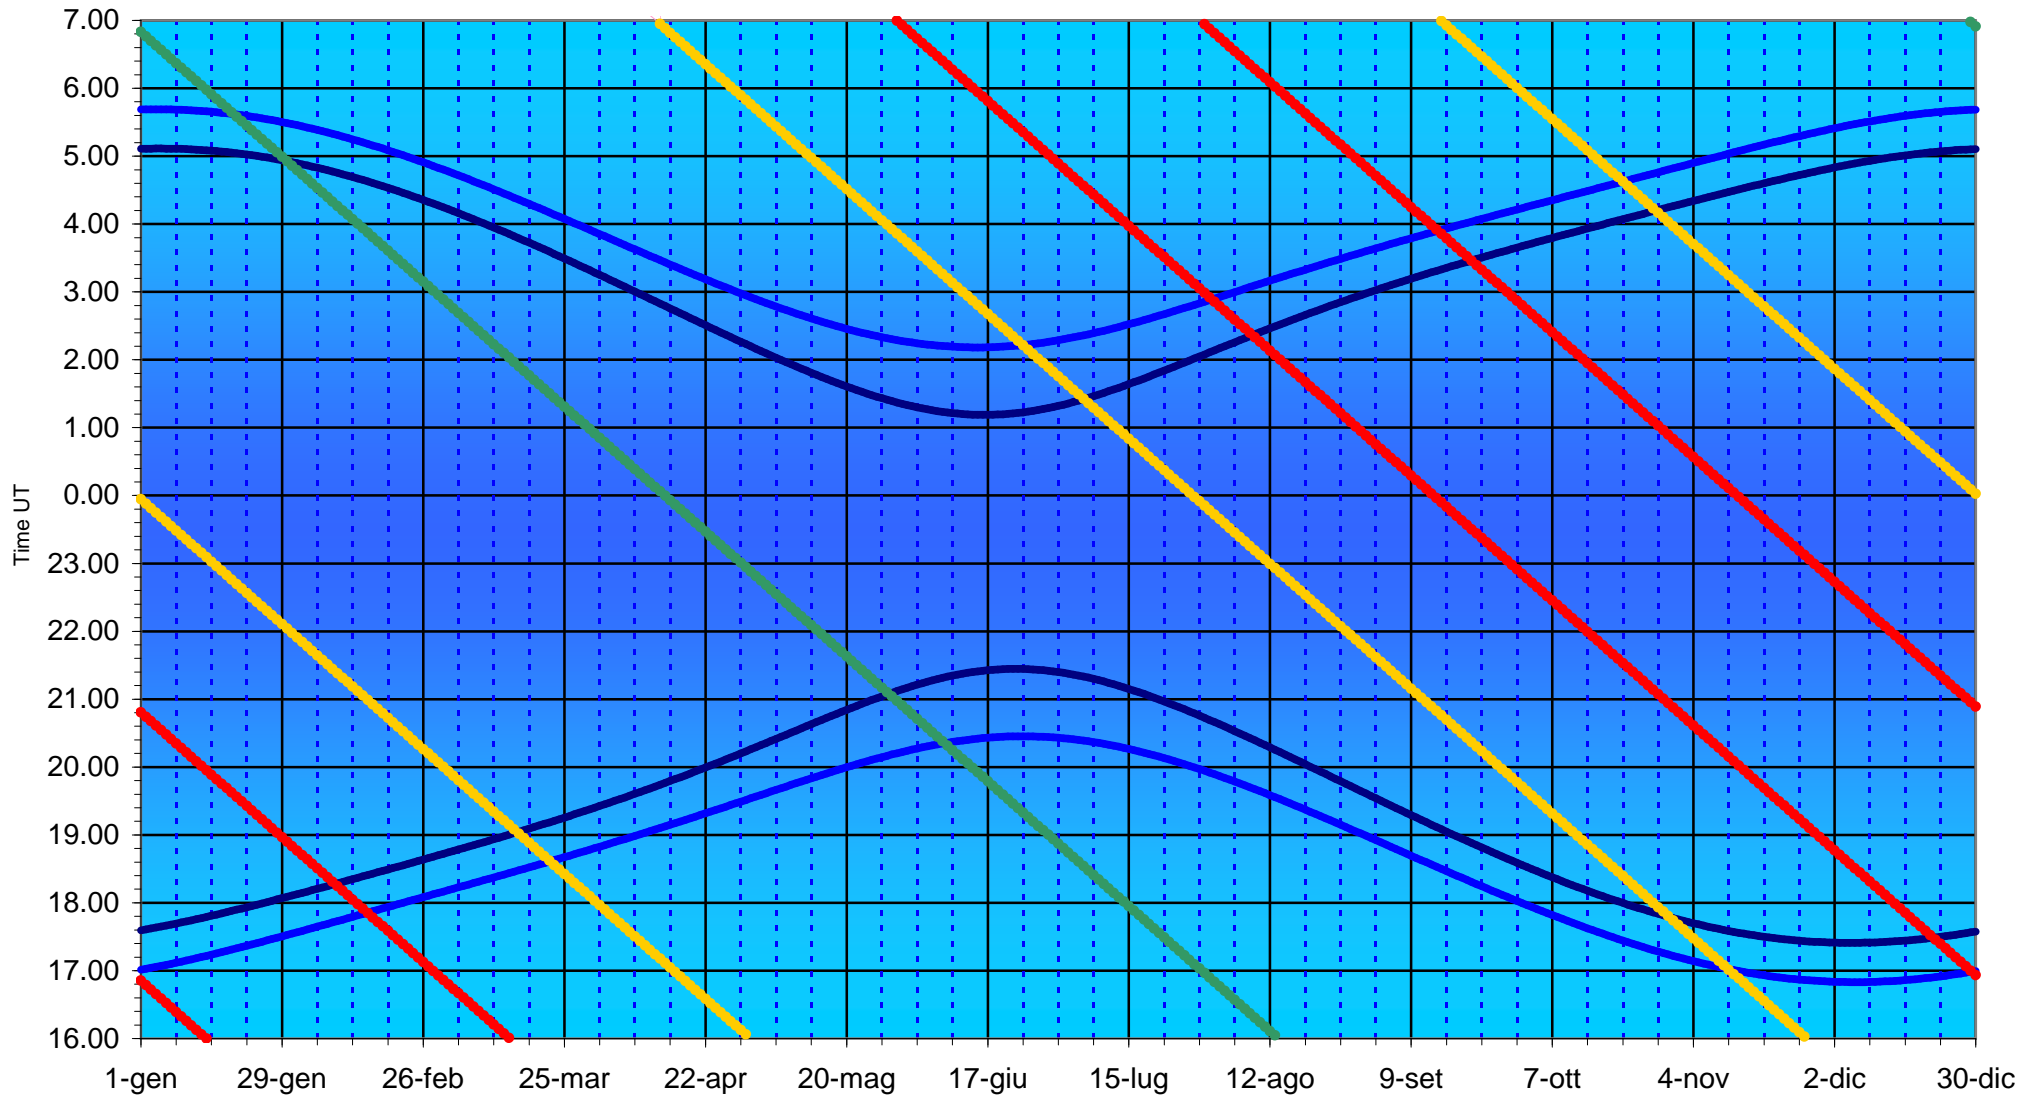

Dark blu line = Sun's height -18°

Light blu line = Sun's height -12°

TV Boo *

Red line = star's height 0° or inferior culmination

Yellow line = star's height 20°

Green line = star tr ansits the meridian