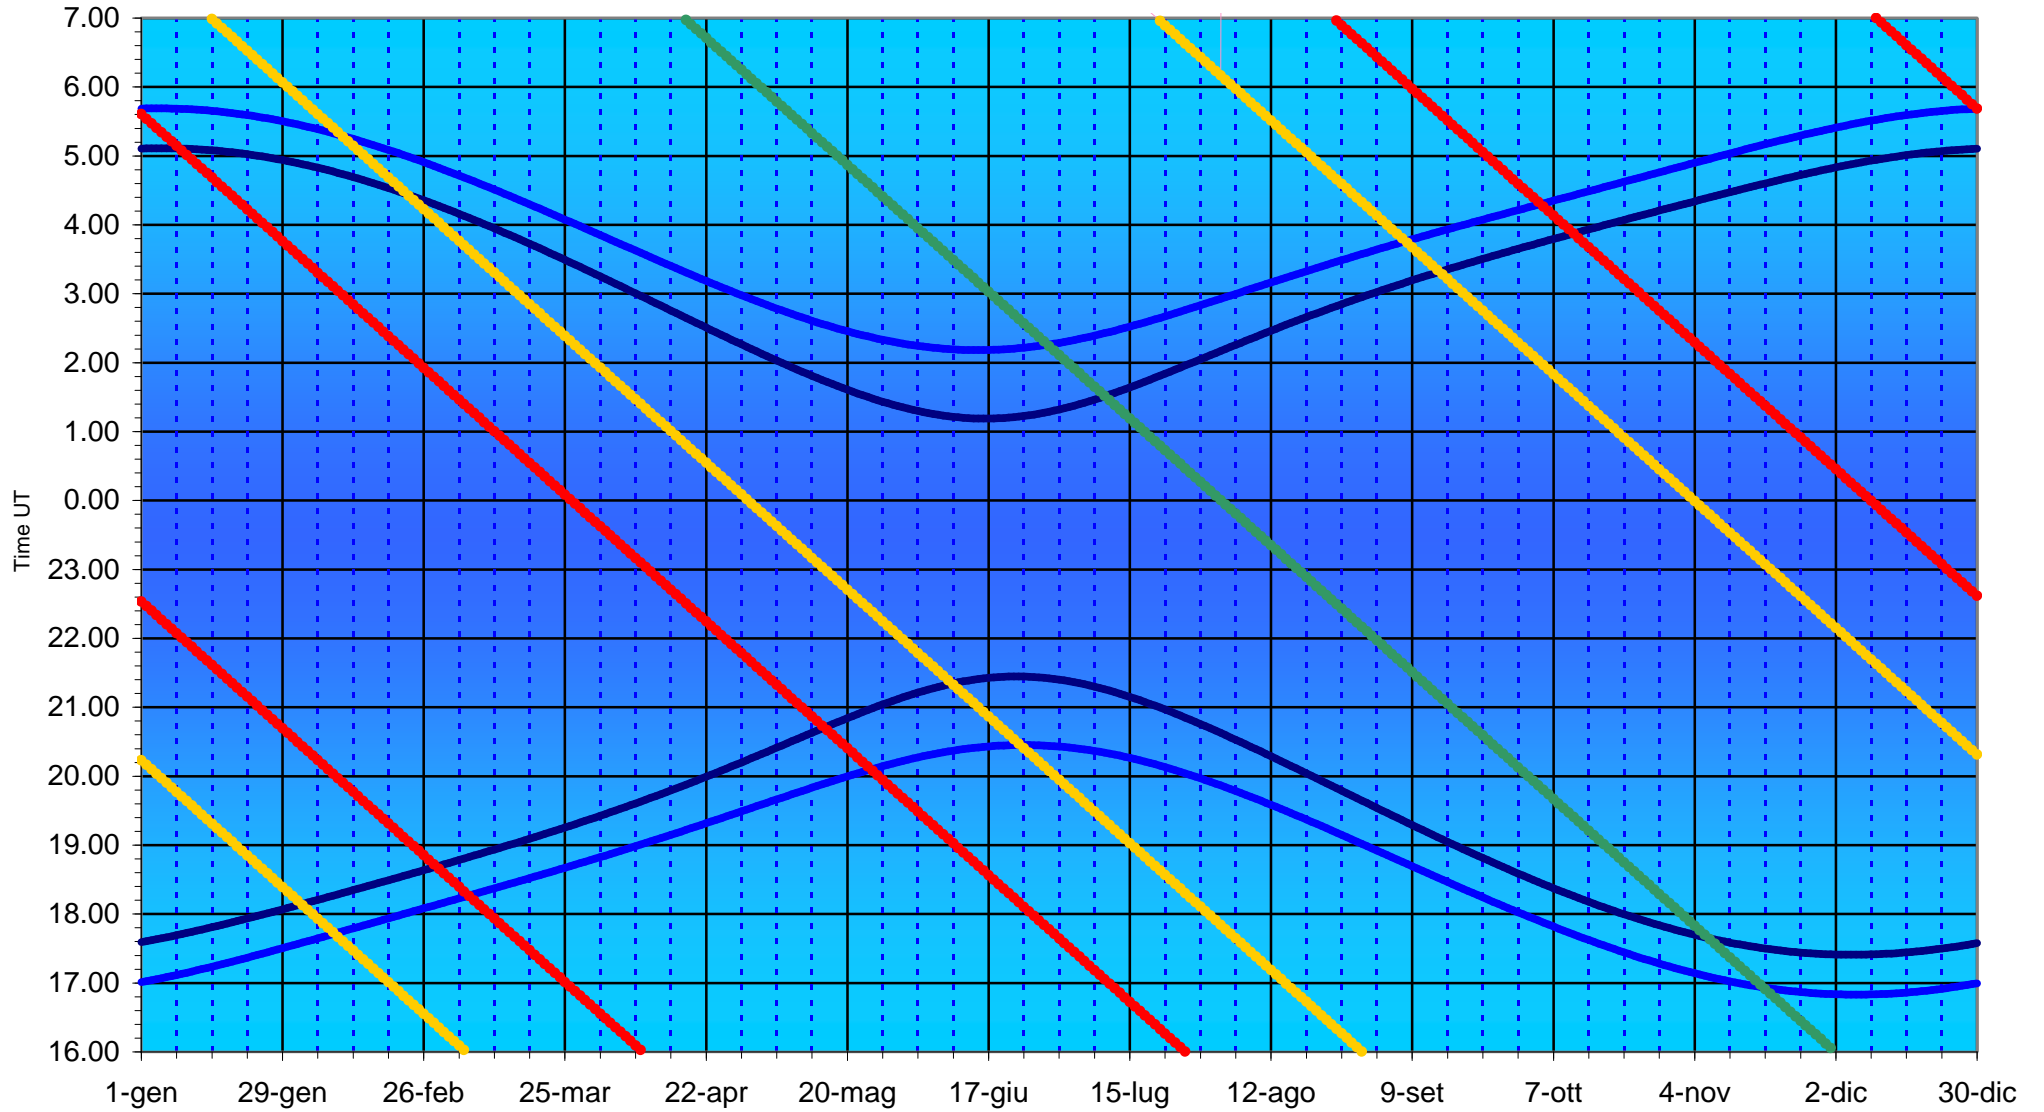

Dark blu line = Sun's height -18°

Light blu line = Sun's height -12°

DM Cyg

Red line = star's height 0° or inferior culmination

Yellow line = star's height 20°

Green line = star transits the meridian